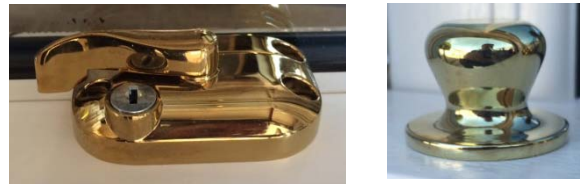

# eurosash FURNITURE

**Eurosash Premium** – Fab n Fix Furniture is standard on eurosash Premium windows, 6 colour options (Gold, Chrome, Satin, Bright Bronze, Black and White), see 2 examples below. Upgrade to Eurosash traditional furniture for €17 per window.

*Bright Bronze Camlock & Tilt Latch Button*

*Gold Camlock & Tilt Latch Button*

**Eurosash EcoA** – Trojan furniture is standard on all EcoA windows, 3 colour options (Gold, Chrome and White), see 2 examples below. Upgrade to the Fab n Fix range for €6 per window or upgrade to Eurosash traditional furniture for €24 per window.

*Eco Chrome Camlock & Tilt Latch Button*

*Eco Gold Camlock & Tilt Latch Button*

**Eurosash Traditional** – Available as an upgrade on either the Premium or EcoA window. This furniture range gives a more traditional appearance and is available in 4 colour options (Gold, Chrome, Pewter and White), see 2 examples below.

*Pewter Traditional Camlock & Tilt Button*

*Chrome Traditional Camlock & Tilt Button*